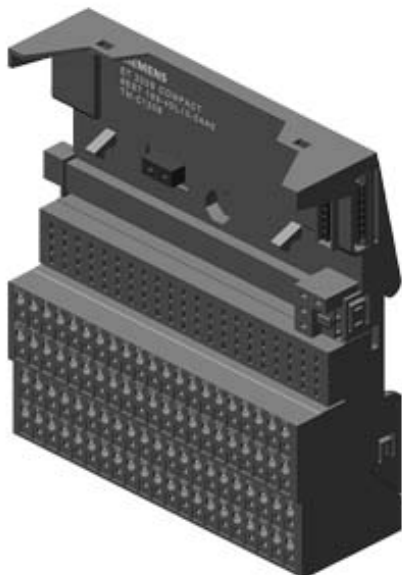

SIMATIC DP, Terminal module TM-C120S for ET 200S Compact, Screw terminals, 4x 21 terminal connections, suitable for 32-channel mod. in 2-wirer system

## Dimensions

Width	120 mm
Height	132 mm
Depth	43 mm

**last modified:** 06/18/2018